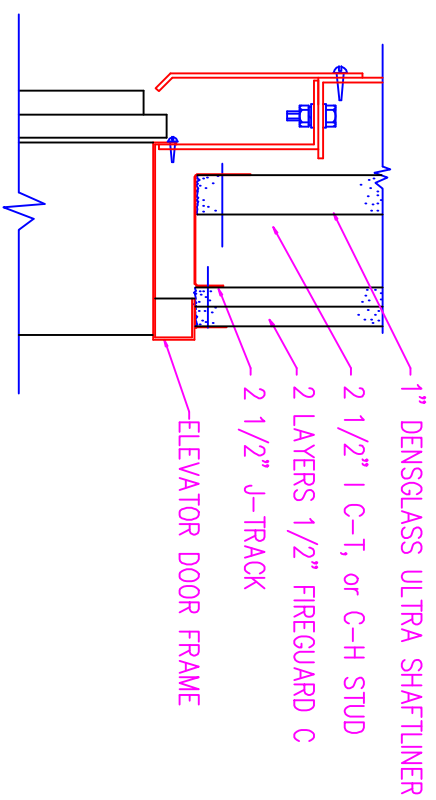

DOOR FRAME

DOOR HEAD

INTERSECTION

CORNER

HEAD

SILL

GEORGIA-PACIFIC GYPSUM, LLC IS PROVIDING THIS DETAIL AS A SERVICE TO OUR CUSTOMERS. PLEASE OBTAIN APPROVAL FROM THE PROJECT'S ARCHITECT, ENGINEER OR OTHER DESIGN AUTHORITY AND REVIEW WITH LOCAL BUILDING CODE OFFICIALS BEFORE YOU IMPLEMENT THIS DETAIL.