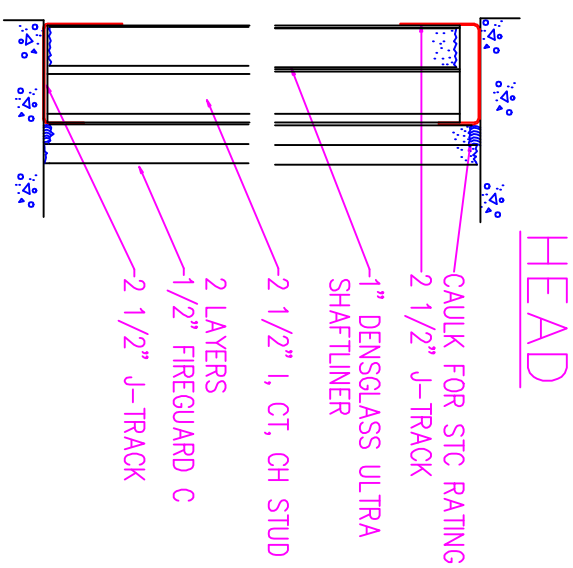

DOOR FRAME

DOOR HEAD

INTERSECTION

CORNER

HEAD

SILL

GEORGIA-PACIFIC GYPSUM, LLC IS PROVIDING THIS DETAIL AS A SERVICE TO OUR CUSTOMERS. PLEASE OBTAIN APPROVAL FROM THE PROJECT'S ARCHITECT, ENGINEER OR OTHER DESIGN AUTHORITY AND REVIEW WITH LOCAL BUILDING CODE OFFICIALS BEFORE YOU IMPLEMENT THIS DETAIL.