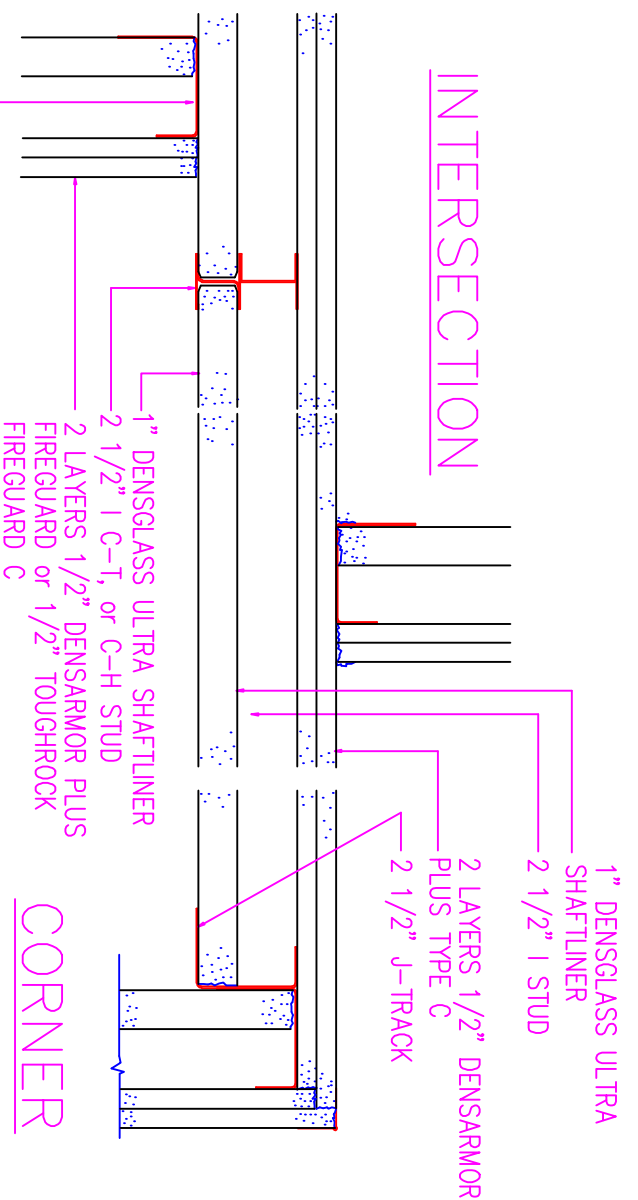

DOOR FRAME

DOOR HEAD

INTERSECTION

CORNER

HEAD

SILL

GEORGIA-PACIFIC GYPSUM, LLC IS PROVIDING THIS DETAIL AS A SERVICE TO OUR CUSTOMERS. PLEASE OBTAIN APPROVAL FROM THE PROJECT'S ARCHITECT, ENGINEER OR OTHER DESIGN AUTHORITY AND REVIEW WITH LOCAL BUILDING CODE OFFICIALS BEFORE YOU IMPLEMENT THIS DETAIL.