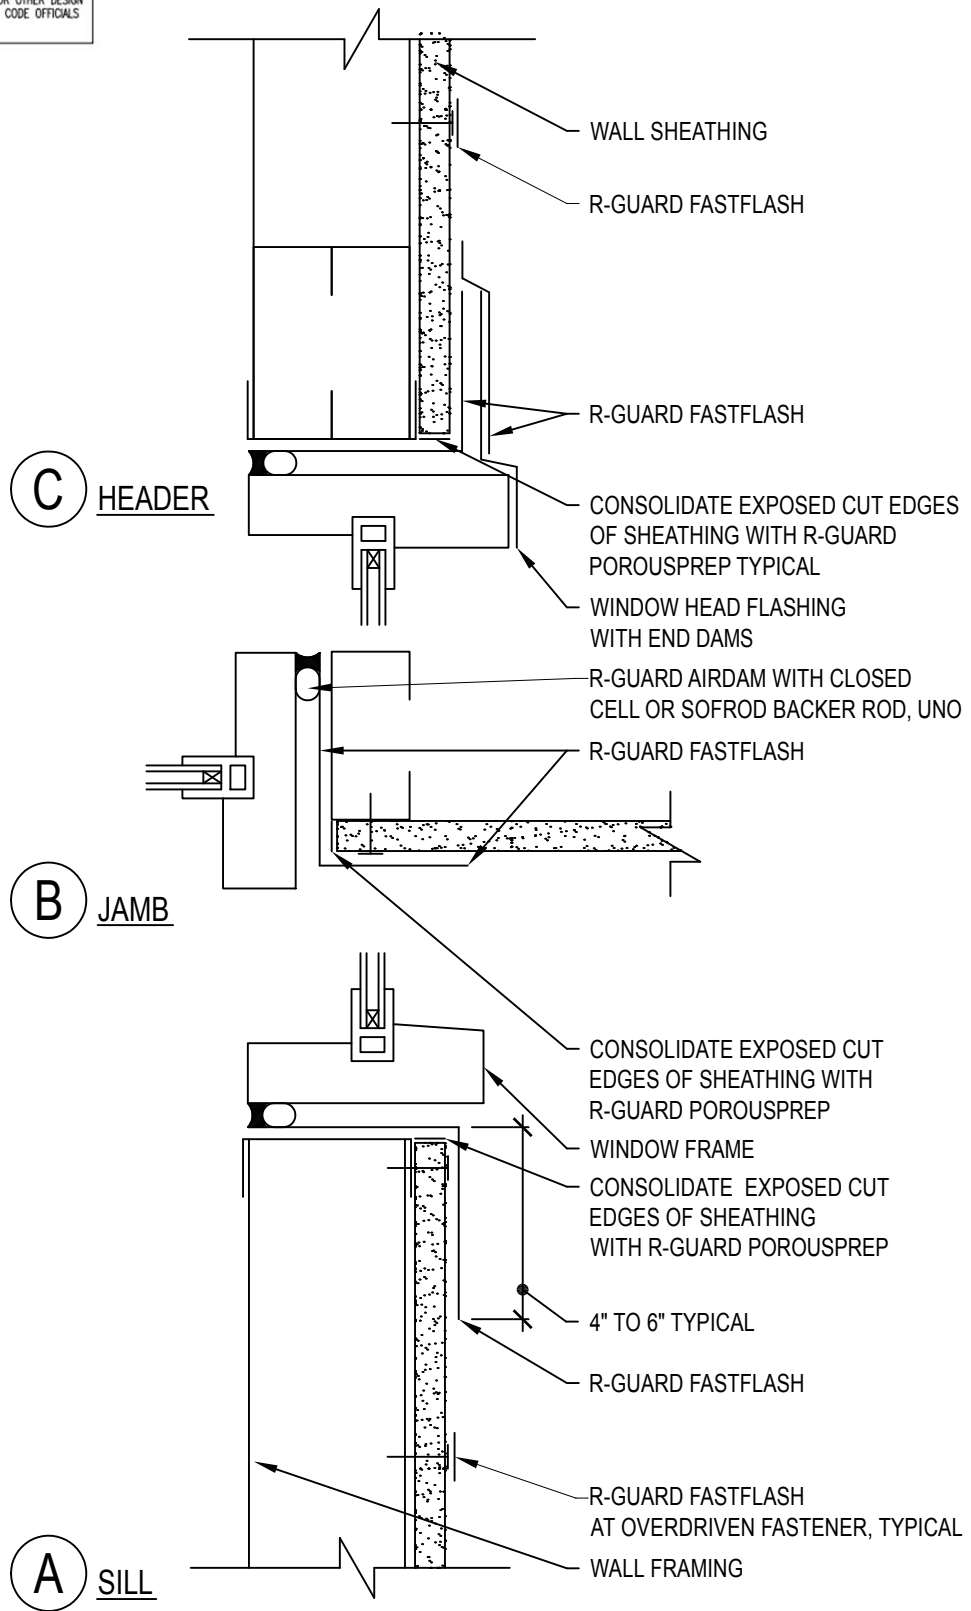

X7.1 WINDOW HEAD FLASHING

SCALE: 3" = 1'-0"

FOR FLANGELESS WINDOW

DensElement System Details