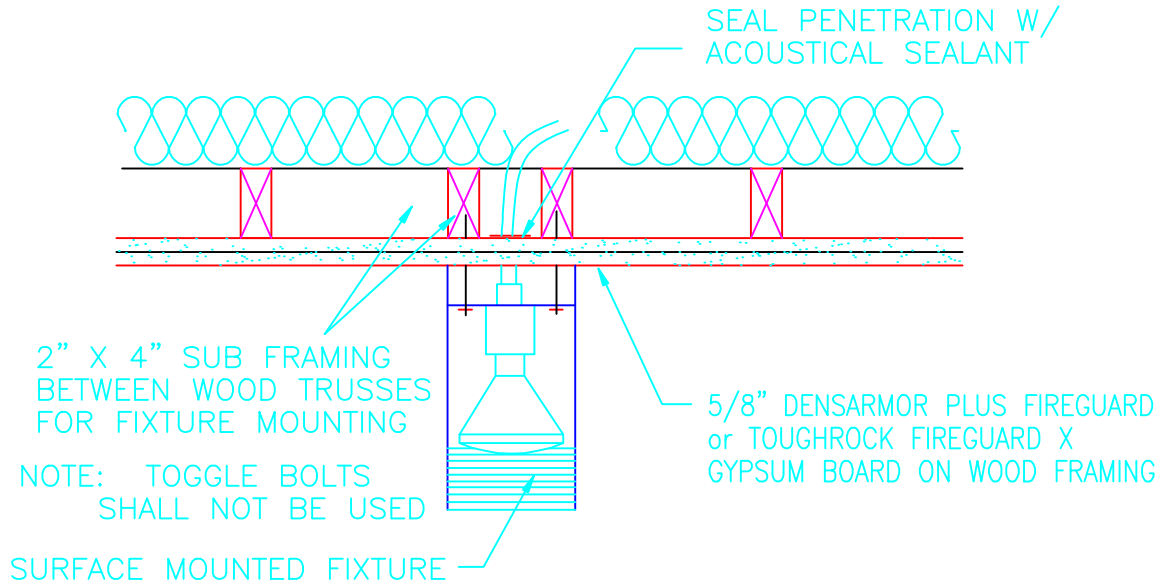

SURFACE MOUNTED FIXTURE ON RATED
MEMBRANE CEILING - WOOD FRAMED

RECESSED INCANDESCENT FIXTURE ENCLOSURE
IN RATED MEMBRANE CEILING - WOOD FRAMED

GEORGIA-PACIFIC GYPSUM, LLC IS PROVIDING THIS DETAIL AS A SERVICE TO OUR CUSTOMERS. PLEASE OBTAIN APPROVAL FROM THE PROJECT'S ARCHITECT, ENGINEER OR OTHER DESIGN AUTHORITY AND REVIEW WITH LOCAL BUILDING CODE OFFICIALS BEFORE YOU IMPLEMENT THIS DETAIL.