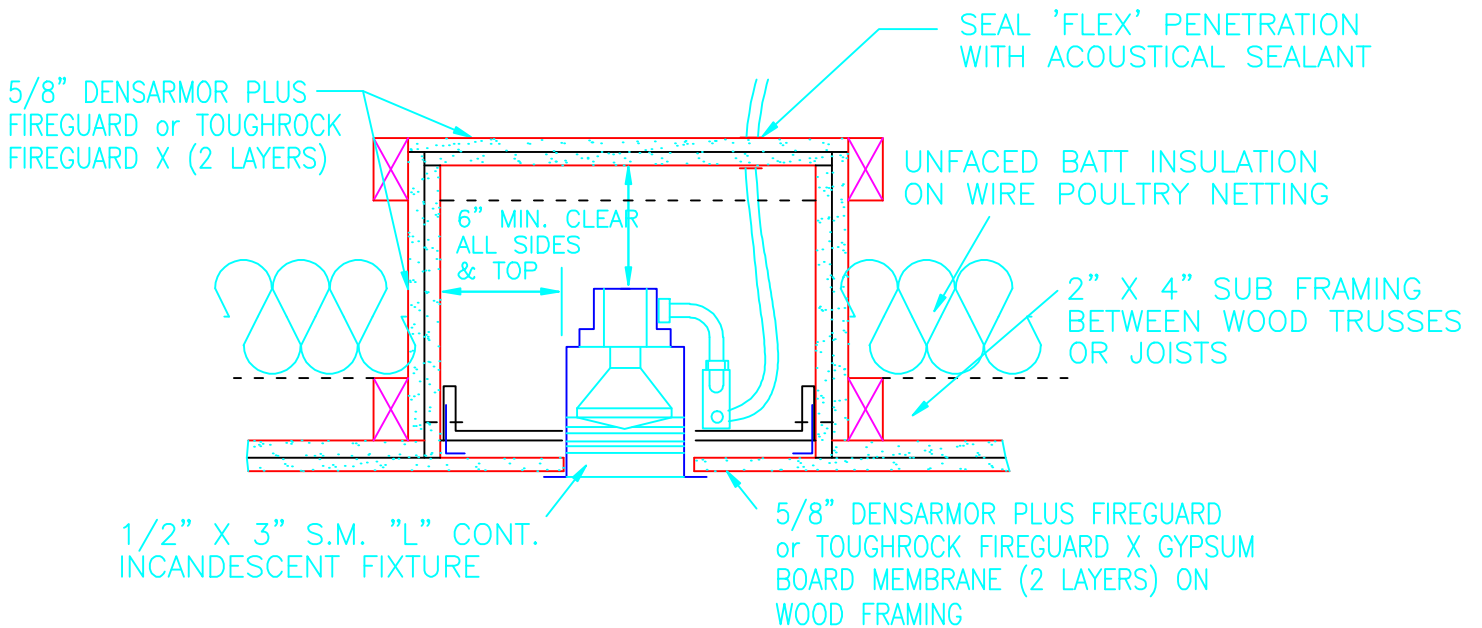

SURFACE MOUNTED FIXTURE ON RATED
MEMBRANE CEILING - WOOD FRAMED

RECESSED INCANDESCENT FIXTURE ENCLOSURE
IN RATED MEMBRANE CEILING - WOOD FRAMED

GEORGIA-PACIFIC GYPSUM, LLC IS PROVIDING THIS DETAIL AS A SERVICE TO OUR CUSTOMERS. PLEASE OBTAIN APPROVAL FROM THE PROJECT'S ARCHITECT, ENGINEER OR OTHER DESIGN AUTHORITY AND REVIEW WITH LOCAL BUILDING CODE OFFICIALS BEFORE YOU IMPLEMENT THIS DETAIL.